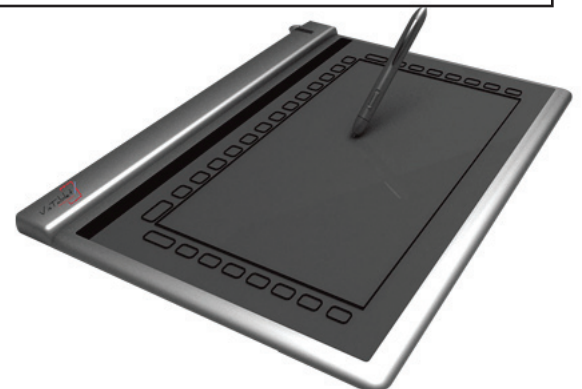

Professional Pen Tablets at Student Pricing.

wacom®

Intuos5 Professional Pen Tablet

Product	Size	SRP	Price
Intuos5 touch Small	6.2 x 3.9"	\$229	\$199
Intuos5 touch Medium	8.8 x 5.5"	\$369	\$309
Intuos5 touch Large	12.8 x 8.0"	\$499	\$409
Intuos4 Extra Large Pen Tablet	19.2 x 12.0"	\$789	\$709

Wacom Cintiq 21UX
Interactive Pen Display

\$1999

SRP \$2,299

Wacom Cintiq 12WX
Interactive Pen Display

\$999

SRP \$1,199

VisTablet 12" Graphic Pen Tablet

\$89⁹⁵ SRP \$129